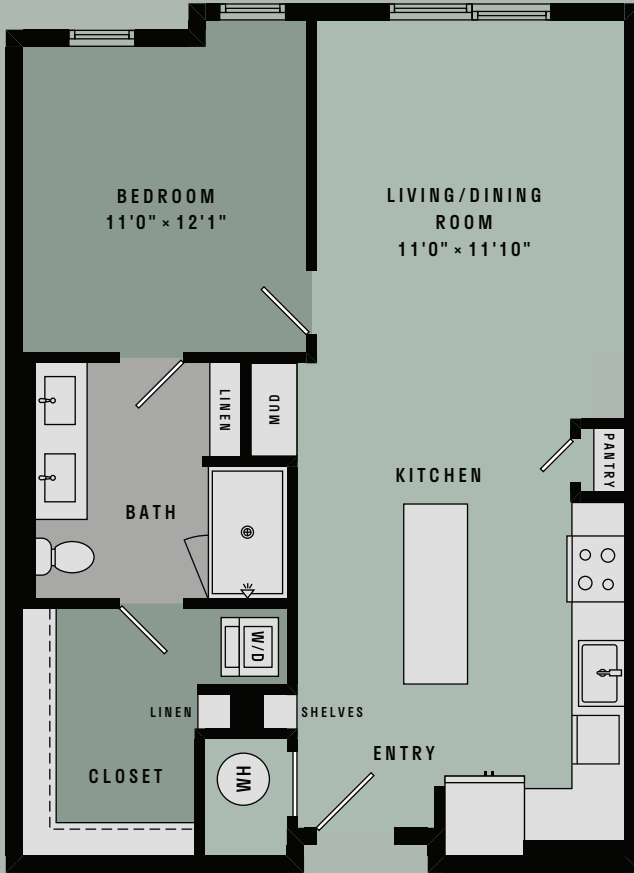

ONE BEDROOM/ONE BATH
A5

782
SQ. FT.

Floor plans are an artist's rendering. All dimensions are approximate. Actual product and specifications may vary in dimension or detail. Not all features are available in every apartment. Prices and availability are subject to change. Please see a representative for details.