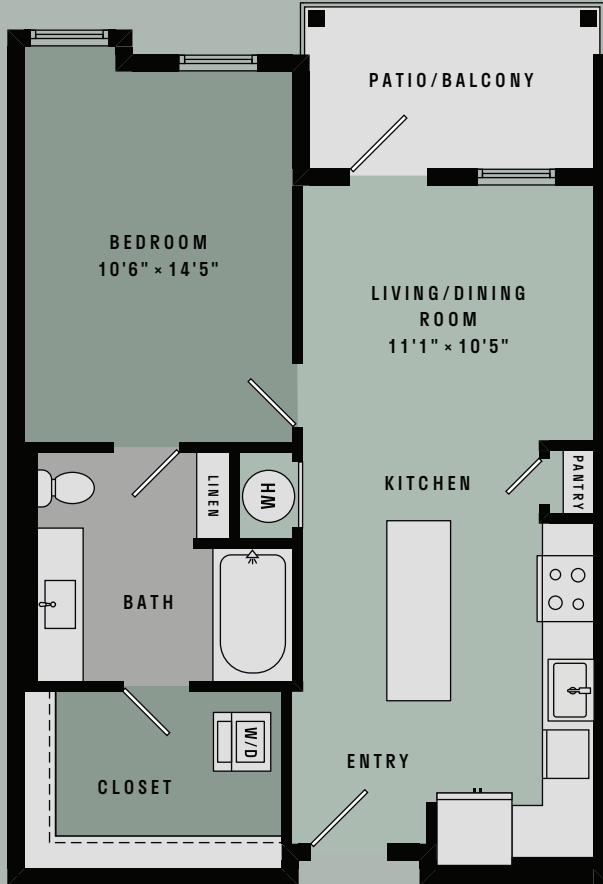

ONE BEDROOM/ONE BATH
A2

689
SQ. FT.

Floor plans are an artist's rendering. All dimensions are approximate. Actual product and specifications may vary in dimension or detail. Not all features are available in every apartment. Prices and availability are subject to change. Please see a representative for details.