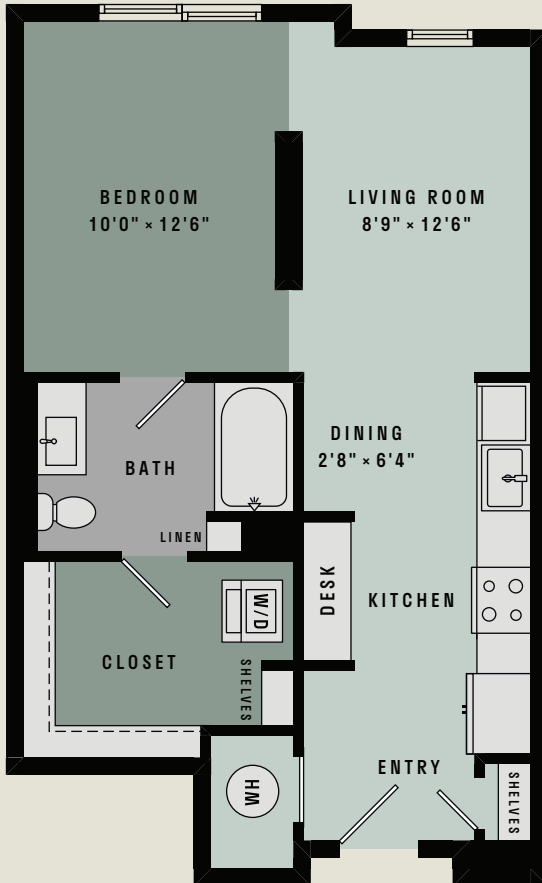

STUDIO/ONE BATH
S2

618
SQ. FT.

Floor plans are an artist's rendering. All dimensions are approximate. Actual product and specifications may vary in dimension or detail. Not all features are available in every apartment. Prices and availability are subject to change. Please see a representative for details.