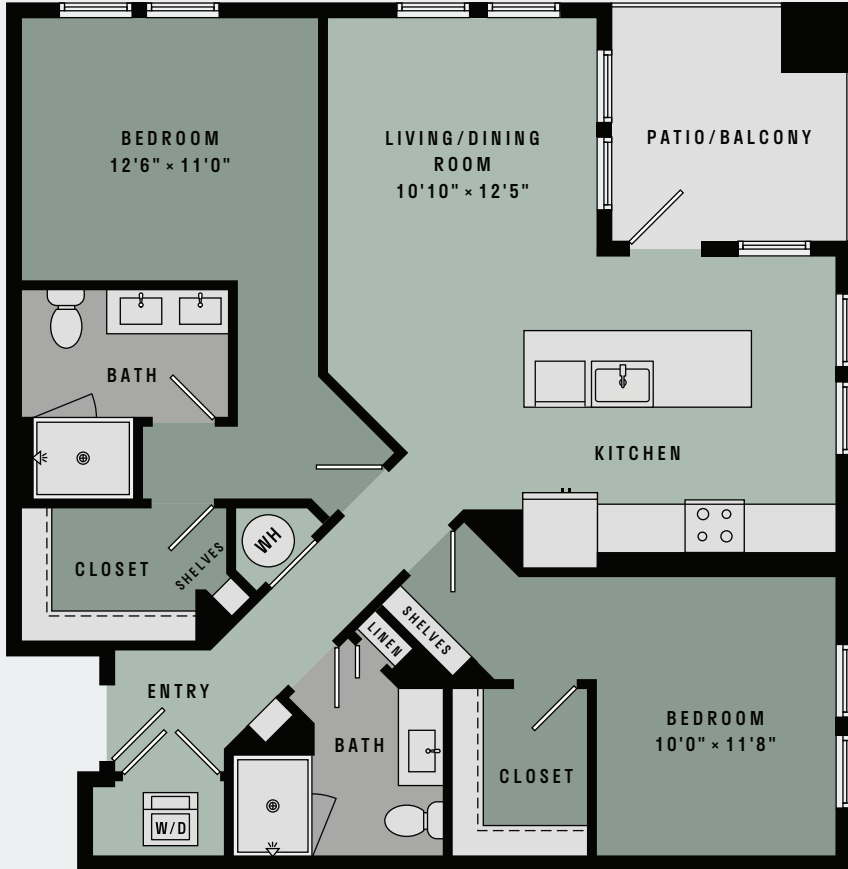

TWO BEDROOM/TWO BATH
B5

1,131
SQ. FT.

Floor plans are an artist's rendering. All dimensions are approximate. Actual product and specifications may vary in dimension or detail. Not all features are available in every apartment. Prices and availability are subject to change. Please see a representative for details.