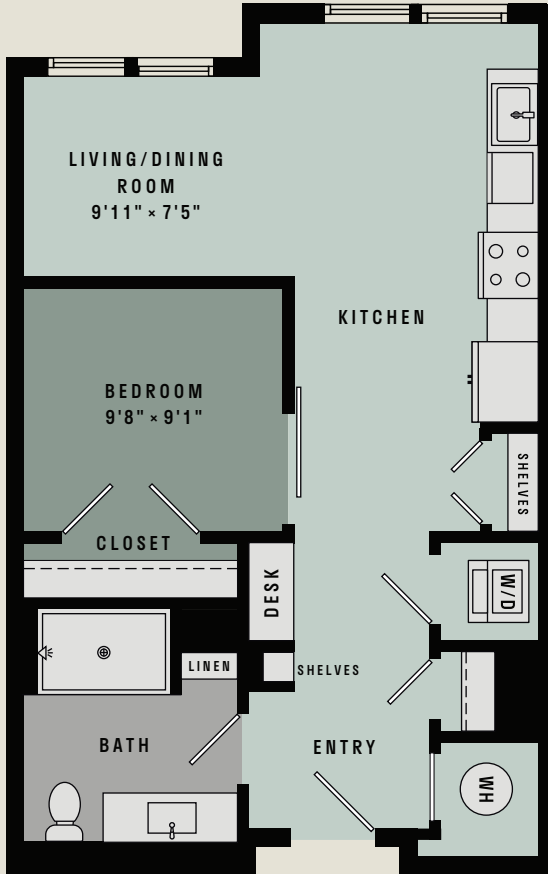

STUDIO/ONE BATH
S4

624
SQ. FT.

Floor plans are an artist's rendering. All dimensions are approximate. Actual product and specifications may vary in dimension or detail. Not all features are available in every apartment. Prices and availability are subject to change. Please see a representative for details.