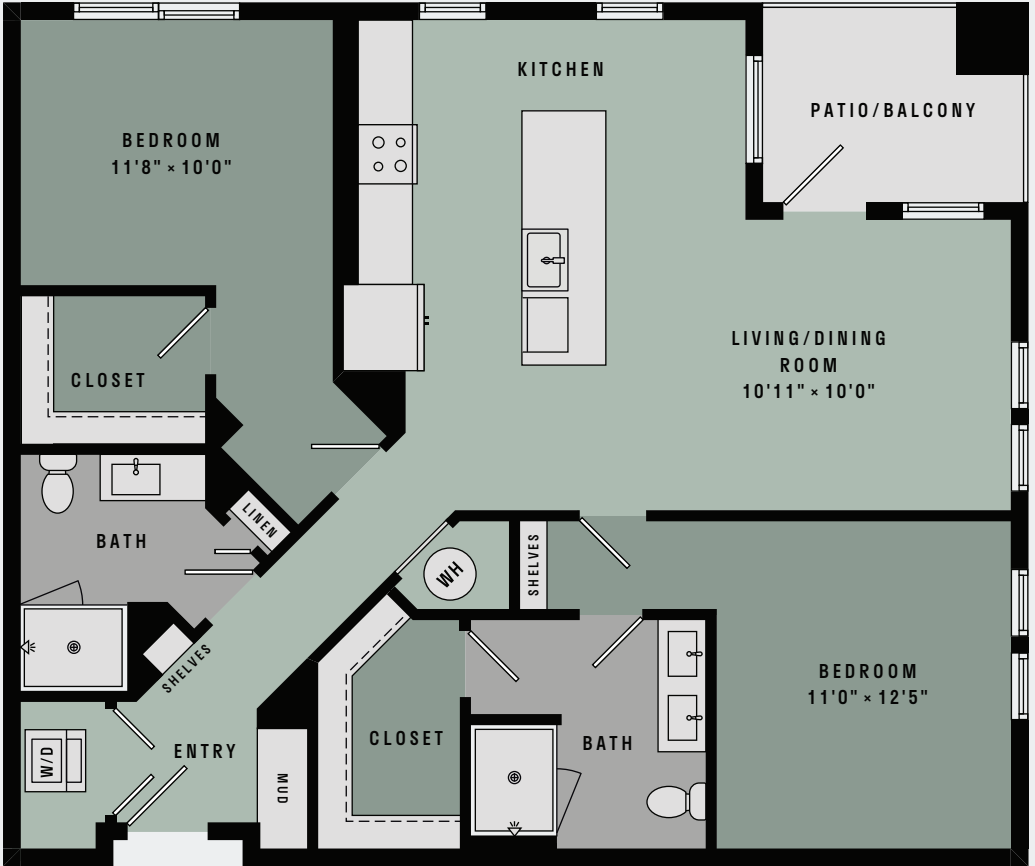

TWO BEDROOM/TWO BATH
B6

1,162
SQ. FT.

Floor plans are an artist's rendering. All dimensions are approximate. Actual product and specifications may vary in dimension or detail. Not all features are available in every apartment. Prices and availability are subject to change. Please see a representative for details.