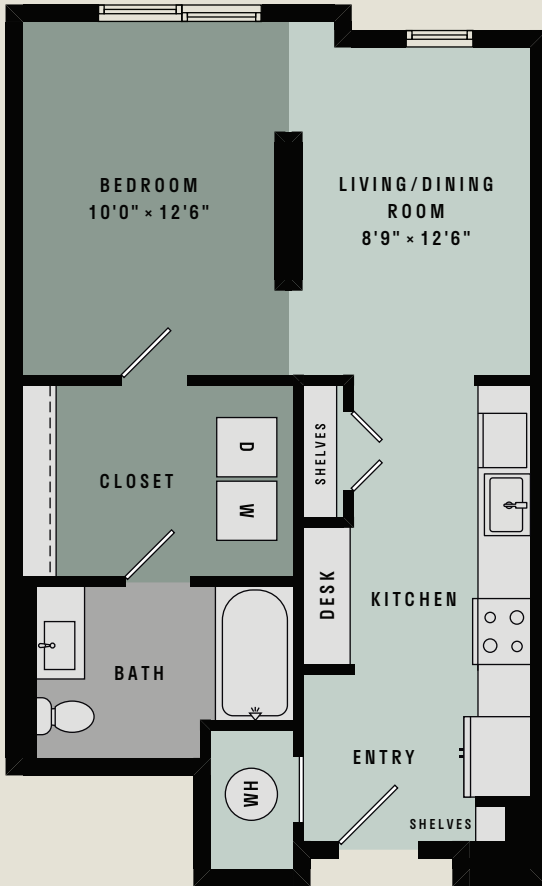

STUDIO/ONE BATH
S1

618
SQ. FT.

Floor plans are an artist's rendering. All dimensions are approximate. Actual product and specifications may vary in dimension or detail. Not all features are available in every apartment. Prices and availability are subject to change. Please see a representative for details.