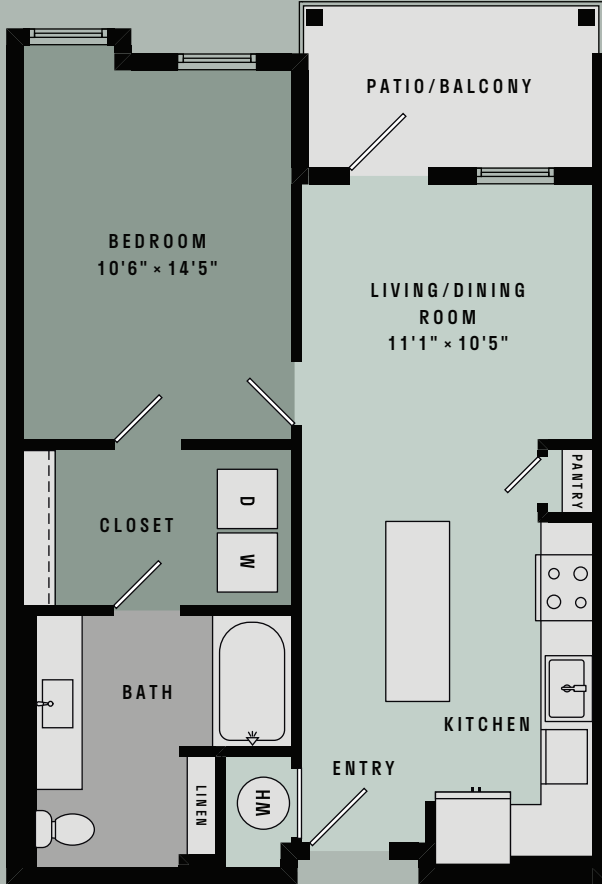

ONE BEDROOM/ONE BATH
A1

689
SQ. FT.

Floor plans are an artist's rendering. All dimensions are approximate. Actual product and specifications may vary in dimension or detail. Not all features are available in every apartment. Prices and availability are subject to change. Please see a representative for details.