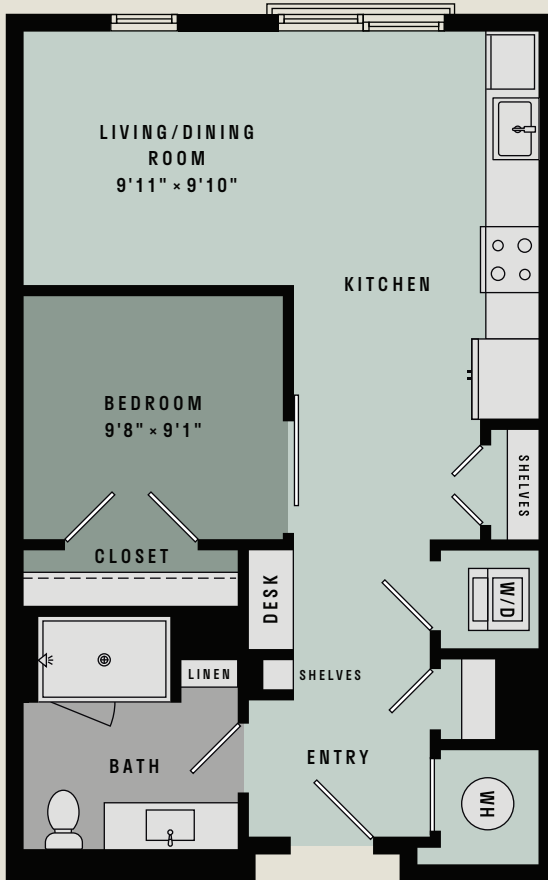

STUDIO/ONE BATH
S3

638
SQ. FT.

Floor plans are an artist's rendering. All dimensions are approximate. Actual product and specifications may vary in dimension or detail. Not all features are available in every apartment. Prices and availability are subject to change. Please see a representative for details.